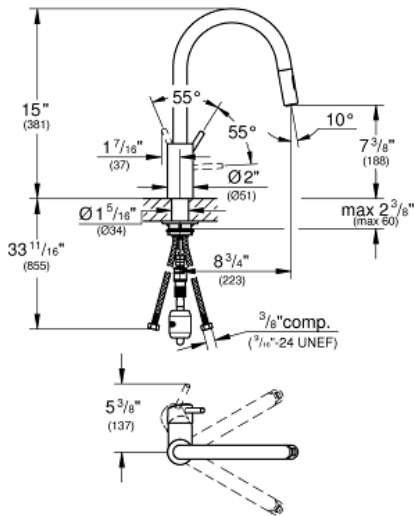

CONCETTO
MODEL # 3134910E

Pure Freude
an Wasser

Product Description:
CONCETTO

Standard Specification:

- High spout
- Single hole installation
- **GROHE StarLight** finish
- **GROHE SilkMove** 1.4" (35 mm) ceramic cartridge
- **GROHE EcoJoy** 1.5 gpm (5.7 l/min) flow restrictor
- Flow strainer
- Swivel spout
- Integrated non-return valve
- Protected against backflow
- Stainless steel flex lines
- Quick installation system
- Max Flow Rate: 1.75 gpm (6.6 L/min)

Color:

- 3134910E StarLight Chrome